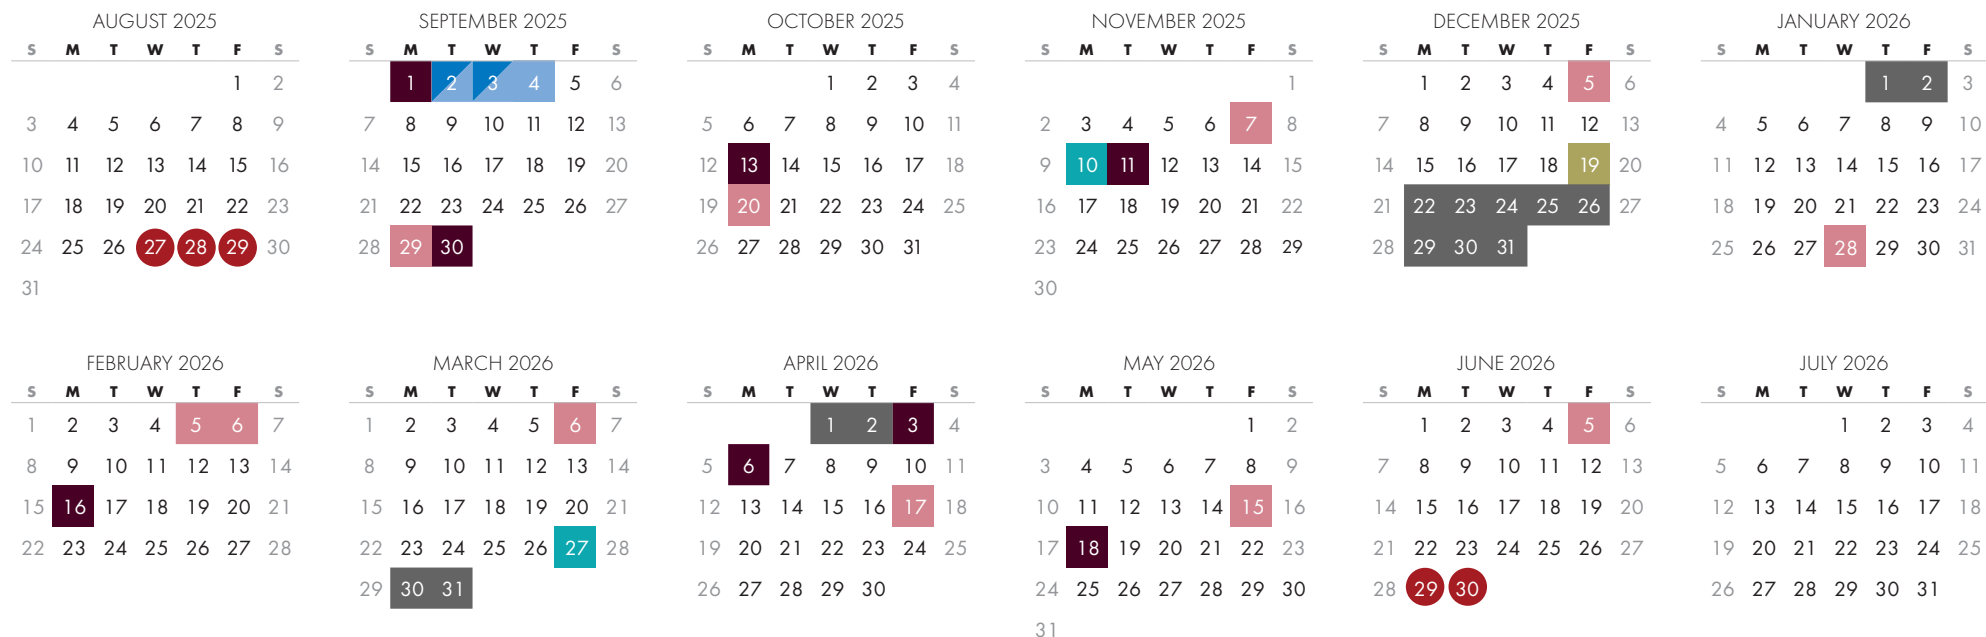

Division Calendar

2025-2026

- Holiday – No School
- No Kindergarten
- Staggered Entry: Grade 1-9
- Staggered Entry: Kindergarten
- Staff Meeting/PD Day - No Students
- Early Dismissal/No Kindergarten
- In Lieu of Parent Teacher Interviews – No School
- Winter/Spring Break
- Operational Days for Staff

KEY DATES

- September 2 & 3 Staggered Entry: Grade 1-9
- September 2-4 Staggered Entry: Kindergarten
- September 4 First Day: Grade 1-12
- September 5 First Day: Kindergarten
- December 19 Early Dismissal/No Kindergarten
- January 5 Classes Resume After Winter Break
- January 29 Semester 2 Begins
- April 7 Classes Resume After Spring Break
- June 26 Last Day of Classes

NO SCHOOL

- September 1 Labour Day
- September 29 Staff Meeting & PD Day
- September 30 National Day for Truth and Reconciliation
- October 13 Thanksgiving Day
- October 20 Staff Meeting & PD Day
- November 7 Staff Meeting & PD Day
- November 10 Schools Closed
- November 11 Remembrance Day
- December 5 Staff Meeting & PD Day
- December 22-January 2 Winter Break
- January 28 Staff Meeting & PD Day
- February 5 & 6 Teachers' Convention
- February 16 Family Day
- March 6 Staff Meeting & PD Day
- March 27 Schools Closed
- March 30-April 2 Spring Break
- April 3 Good Friday
- April 6 Easter Monday
- April 17 Staff Meeting & PD Day
- May 15 Staff Meeting & PD Day
- May 18 Victoria Day
- June 5 Staff Meeting & PD Day